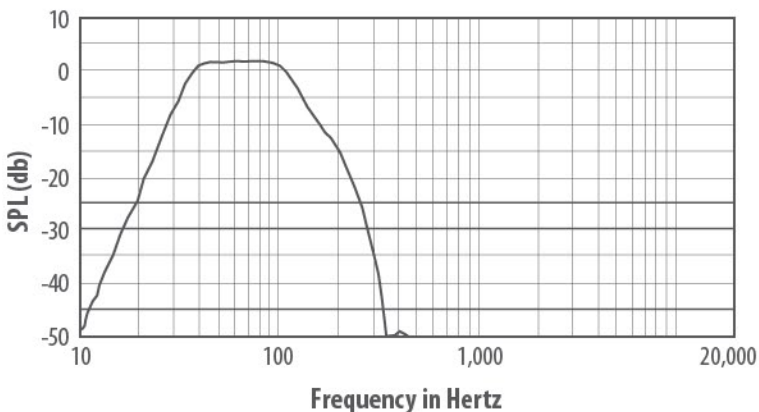

## PK-CS218S

LARGE / MEDIUM FORMAT CONCERT SERIES

The CS218S direct radiating, high output, 2500watt compact subwoofer system proven in complementing high efficiency, full-range loudspeakers. Dual 18" drivers provide extended low frequency response and high impact subbass in a portable design. Integral castors make it easy for 1 person to maneuver the cabinet and 5 handles makes lifting an ease.

### SPECIFICATIONS

System Power Handling (Continuous / Peak)	2500 / 4000 Watts
Frequency Response (+/- 3db)	35 - 120 Hz
Frequency Response (-10db)	32 hz
Sensitivity 1W/1m	103 db
Max SPL / 1m (Calc) Full Space	134 db
Nominal Impedance	4 ohms
Recommended Crossover (Midbass/HF)	32 / 95 Hz 24db/oct
Input Connections	Speakon NL4
Weight Net	73.5 kg (162lbs)
Dimensions HxWxD	22.5" x 22.5" x 45"